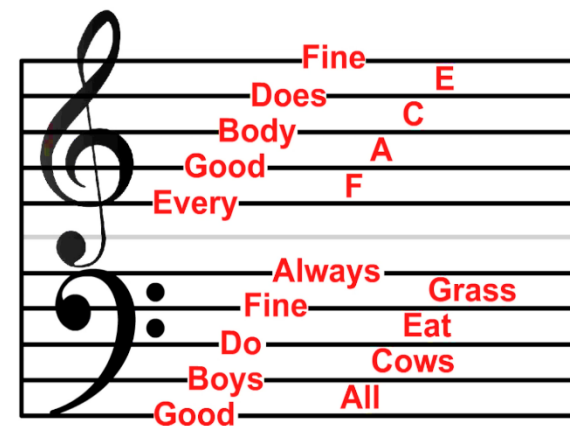

Mnemonics for notes